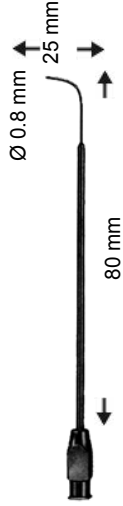

ASPIRATÖR UCLARI
SUCTION TUBES

Kulak, Burun, Boğaz Cerrahi / Ear, Nose, Throat Surgery - **KBB**

J 725.00
 Luer-Lock, Düz
 Luer-Lock, Straight

J 726.00
 Luer-Lock, Eğri
 Luer-Lock, Curved

J 727.00
 Luer-Lock, Dirsekli
 Luer-Lock, Knee

J 728.00
 Luer-Lock, Bayonet
 Luer-Lock, Bayonet

WULLSTEIN
J 354.00
 LUER bağlantılı
 With LUER hub
 16 cm

WULLSTEIN
J 355.00 Ø 1.5 mm
J 355.01 Ø 2.0 mm
 LUER bağlantılı
 With LUER hub
 16 cm

Olive
 Ø 6-10 mm 1/2

Olive
 Ø 6-8 mm 1/2

Olive
 Ø 4 mm 1/2

Olive
 Ø 6-9 mm 1/2

Olive
 Ø 6-9 mm 1/2

WULLSTEIN
J 238.10 Komple/Complete
J 238.00 LUER bağlantılı sap
 Handle with LUER hub
J 238.01 Ø 0.4 mm
J 238.02 Ø 0.6 mm
J 238.03 Ø 0.8 mm

BARON
J 234.00 Ø 1.5 mm
7.5 cm

BARON
J 234.01 Ø 2.0 mm
7.5 cm

BARON
J 234.02 Ø 1.0 mm
7.5 cm

$\frac{1}{1}$ SCHUKNECHT
J 370.00 Ø 1 mm
J 370.01 Ø 1.5 mm
J 370.02 Ø 2 mm
J 370.03 Ø 3 mm
13 cm

Ø 5.0 mm

J 230.00 LUER RECORD
J 231.00 RECORD LUER-LOCK