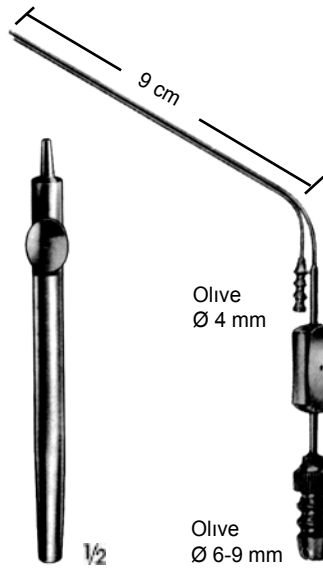

J 728.00
 Luer-Lock, Bayonet
 Luer-Lock, Bayonet

WULLSTEIN
J 354.00
 LUER bağlantılı
 With LUER hub
 16 cm

WULLSTEIN
J 355.00 Ø 1.5 mm
J 355.01 Ø 2.0 mm
 LUER bağlantılı
 With LUER hub
 16 cm

Olive
 Ø 6-10 mm 1/2

Olive
 Ø 6-8 mm 1/2

Olive
 Ø 4 mm 1/2

Olive
 Ø 6-9 mm 1/2

Olive
 Ø 6-9 mm 1/2

WULLSTEIN
J 238.10 Komple/Complete
J 238.00 LUER bağlantılı sap
 Handle with LUER hub
J 238.01 Ø 0.4 mm
J 238.02 Ø 0.6 mm
J 238.03 Ø 0.8 mm

BARON
J 234.00 Ø 1.5 mm
7.5 cm

BARON
J 234.01 Ø 2.0 mm
7.5 cm

BARON
J 234.02 Ø 1.0 mm
7.5 cm

$\frac{1}{1}$ SCHUKNECHT
J 370.00 Ø 1 mm
J 370.01 Ø 1.5 mm
J 370.02 Ø 2 mm
J 370.03 Ø 3 mm
13 cm

Ø 5.0 mm

J 230.00 LUER RECORD
J 231.00 RECORD LUER-LOCK

Olive
Ø 6-9 mm

$\frac{1}{2}$

J 352.00
Uc genişliği 6.5 mm
Tip wide 6.5 mm
LUER bağlantılı
With LUER hub
18 cm

Olive
Ø 6-9 mm

$\frac{1}{2}$

FERGUSSON
J 220.02 Ø 4 mm
İzoleli/Insulated
LUER bağlantılı
With LUER hub
18 cm