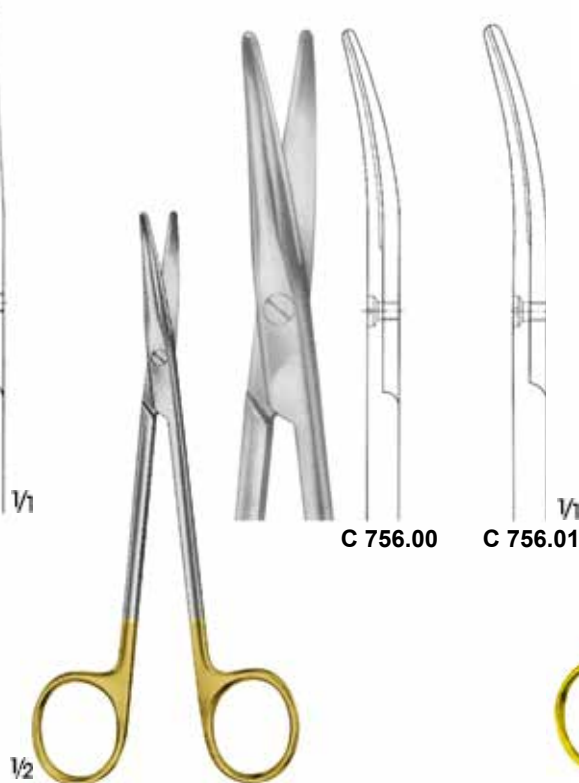

C 420.02
Düz/Straight
20 cm

C 421.00
Eğri/Curved
14.5 cm

C 421.01
Eğri/Curved
18 cm

C 421.02
Eğri/Curved
20 cm

1/1

C 750.00
Düz/Straight

C 751.00
Eğri/Curved

C 750.00 - C 751.00
11.5 cm

C 752.00
Düz/Straight

C 753.00
Eğri/Curved

BABY-METZENBAUM
C 752.00 - C 753.00
14.5 cm

METZENBAUM
C 755.00
14.5 cm

METZENBAUM
C 756.00-C 756.01
14.5 cm

TOENNIS-ADSON
C 758.00 Eğri/Curved
17.5 cm