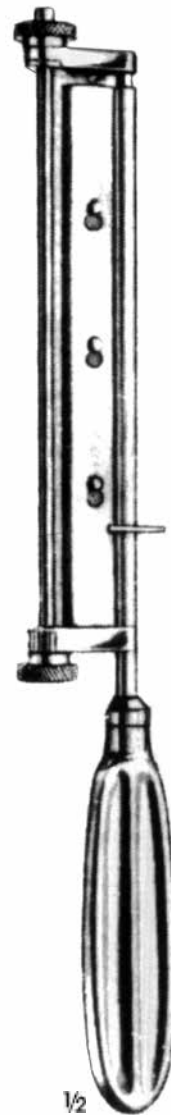

DERMATOMLAR
DERMATOMES

Kulak, Burun, Boğaz Cerrahi / Ear, Nose, Throat Surgery - **KBB**

1/2
REHN
B 180.00
23.5 cm

1/2
SCHINIK
B 182.00
30 cm

B 188.00

1/2
WATSON
B 184.00
30 cm

1/2
SILVER
B 186.00
19 cm