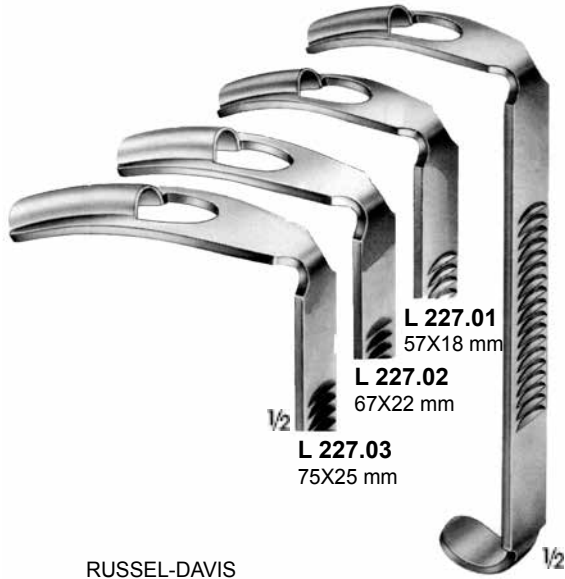

**ORAL ALETLERİ**  
ORAL INSTRUMENTS

Kulak, Burun, Boğaz Cerrahi / Ear, Nose, Throat Surgery - **KBB**

**L 227.01**  
57X18 mm**L 227.02**  
67X22 mm**L 227.03**  
75X25 mm

RUSSEL-DAVIS

**L 227.01 - L 227.03**Sayfa 166, 167 deki bütün çerçevelere uygun  
Suitable for all frames on page 166, 167**L 223.01****L 223.03****L 223.05****L 223.07**

DAVIS-MEYER

**L 223.01** 70 x 29 mm**L 223.02** 75 x 30 mm**L 223.03** 80 x 31 mm**L 223.04** 85 x 32 mm**L 223.05** 95 x 33 mm**L 223.06** 100 x 33 mm**L 223.07** 105 x 34 mmSayfa 166, 167 deki bütün çerçevelere uygun  
Suitable for all frames on page 166, 167

DRAFFIN

**L 231.00**Ayarlanabilir Bipod  
Adjustable Bipod

MAGAURAN

**L 232.00** 48.3 cm

Bipod Paleti/Palet for holding Bipod

NEGUS

**L 230.00**Göğüs desteği  
Chest Support