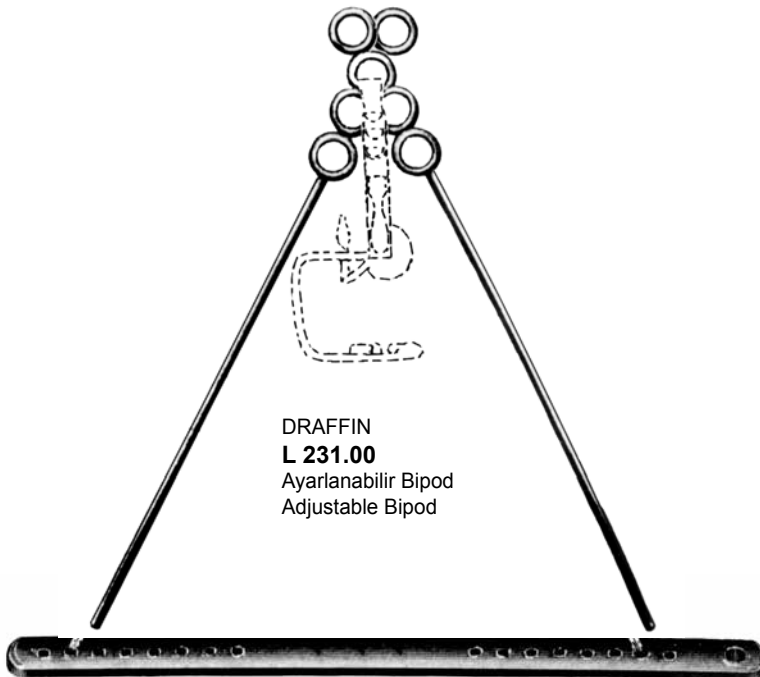

**ORAL ALETLERİ**  
ORAL INSTRUMENTS

Kulak, Burun, Boğaz Cerrahi / Ear, Nose, Throat Surgery - **KBB**

**L 227.01**  
57X18 mm**L 227.02**  
67X22 mm**L 227.03**  
75X25 mm

RUSSEL-DAVIS

**L 227.01 - L 227.03**Sayfa 166, 167 deki bütün çerçevelere uygun  
Suitable for all frames on page 166, 167**L 223.01****L 223.03****L 223.05****L 223.07**

DAVIS-MEYER

**L 223.01** 70 x 29 mm**L 223.02** 75 x 30 mm**L 223.03** 80 x 31 mm**L 223.04** 85 x 32 mm**L 223.05** 95 x 33 mm**L 223.06** 100 x 33 mm**L 223.07** 105 x 34 mmSayfa 166, 167 deki bütün çerçevelere uygun  
Suitable for all frames on page 166, 167

DRAFFIN

**L 231.00**Ayarlanabilir Bipod  
Adjustable Bipod

MAGAURAN

**L 232.00** 48.3 cm

Bipod Paleti/Palet for holding Bipod

NEGUS

**L 230.00**Göğüs desteği  
Chest Support