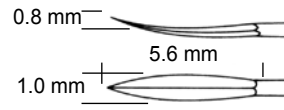

GUILFORD
B 080.38
Düz şaft/Straight shaft
14 cm