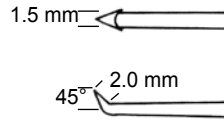

SHEA
B 080.35
Düz şaft/Straight shaft
17.5 cm