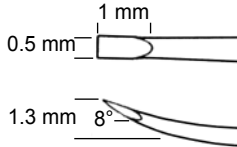

RONIS
B 080.34
Düz şaft/Straight shaft
15 cm

SHEA
B 080.35
Düz şaft/Straight shaft
17.5 cm

SCHEER
B 080.37
Düz şaft/Straight shaft
15 cm

GUILFORD
B 080.38
Düz şaft/Straight shaft
14 cm

B 080.40
Düz şaft/Straight shaft
16 cm

B 080.41
Düz şaft/Straight shaft
16 cm

B 080.42
Düz şaft/Straight shaft
16 cm

B 080.43
Düz şaft/Straight shaft
16 cm

B 080.45
Düz şaft/Straight shaft
16 cm

PLESTER
B 080.46
Düz şaft/Straight shaft
16 cm

B 080.47
Düz şaft/Straight shaft
16 cm

B 080.49
Düz şaft/Straight shaft
16 cm

B 080.50
Düz şaft/Straight shaft
16 cm

B 080.51
Düz şaft/Straight shaft
17 cm

RONIS
M 056.01
Düz şaft/Straight Shaft
15 cm

GOLDMAN
M 056.02
Düz şaft/Straight shaft
15 cm

GOLDMAN
M 056.03
Düz şaft/Straight shaft
15 cm

HOUSE
M 056.05
Düz şaft/Straight shaft
16.5 cm

HUGHES
M 056.06
Düz şaft/Straight shaft
16.5 cm

GUILFORD
M 057.00
6° şaft/ 6° shaft
14 cm

FARRIOR
M 057.01
30° şaft/30° shaft
15 cm