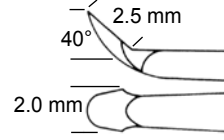

AUSTIN
K 050.30
Düz şaft/Straight shaft
16.5 cm

GUILFORD
K 050.32
Düz şaft/Straight shaft
14 cm

GUILFORD
K 050.33
Düz şaft/Straight shaft
14 cm

SCHEER
K 050.34
Düz şaft/Straight shaft
16 cm

ANTOLI-CANDELA
K 050.35
Düz şaft/Straight shaft
16.5 cm

HOUGH
K 050.36
Düz şaft/Straight shaft
15 cm

HOUSE-TYPE
K 050.37
Düz şaft/Straight shaft
16.5 cm

GOLDMAN
K 050.38 Kunt/Blunt
K 050.39 Sivri/Sharp
Düz şaft/Straight shaft
15 cm

SCHEER
K 050.40
Düz şaft/Straight shaft
16 cm

HOUGH
K 050.41
Düz şaft/Straight shaft
15 cm

SHEA
K 050.42
Düz şaft/Straight shaft
16 cm

HAUSE-TYPE
K 050.43
Düz şaft/Straight shaft
16.5 cm

HAUSE-TYPE
K 050.45
Düz şaft/Straight shaft
16.5 cm

AUSTIN
K 050.46
Düz şaft/Straight shaft
16.5 cm

RONIS
K 050.48
Düz şaft/Straight shaft
15 cm

GOLDMAN
K 050.52 Kunt/Blunt
K 050.53 Sivri/Sharp
Düz şaft/Straight shaft
15 cm

HOUGH
B 080.31
Düz şaft/Straight shaft
15 cm

HAUSE-TYPE
B 080.32
Düz şaft/Straight shaft
16.5 cm