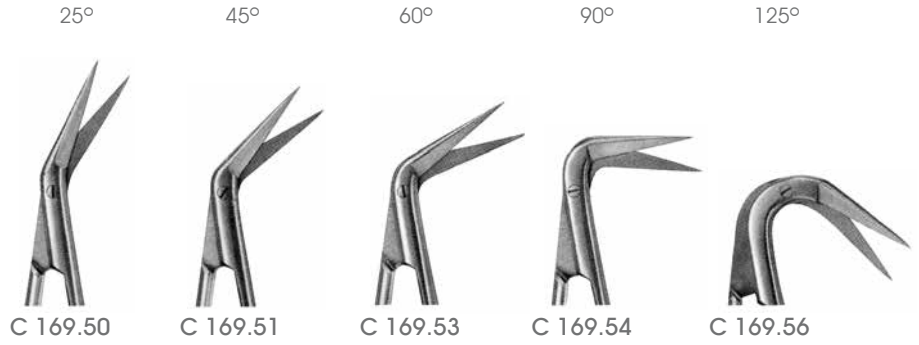

**MİKRO AÇILI DAMAR MAKASLARI**  
MICRO ANGLED VASCULAR SCISSORS

Kalp Damar ve Göğüs Cerrahi/ Cardiovascular and Thoracic Surgery - KR

Yuvarlak Sap  
Round Handle

Ince Bleyd  
Fine Blade

Hassas Bleyd, tek tarafı küre uçlu bleyd  
Delicate Blade, with one probe pointed blade

Hassas Bleyd  
Delicate Blade

Ultra Hassas Bleyd  
Ultra Delicate Blade

VI

C 169.00 - C 169.56  
16.5 cm