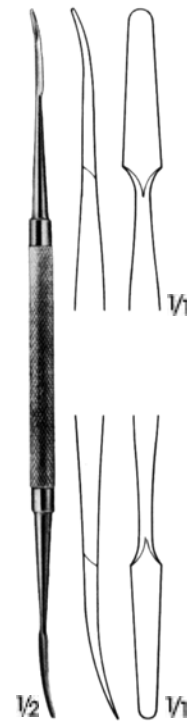

PERIOSTEAL ELEVATÖRLER
PERIOSTEAL ELEVATORS

Beyin Cerrahi / Neurosurgery - **NR**

FREER
M 152.01 Sivri/Sharp
19 cm

FREER
M 153.01 Künt/Blunt
19 cm

KILLIAN
M 160.01 Sivri/Sharp
Künt/Blunt
18.5 cm

FREER
M 161.01 Sivri/Sharp
Künt/Blunt
18.5 cm

WATSON-CHEYNE
M 168.01 13 cm
M 168.03 19 cm

FREER
M 167.00
18 cm

SYME
M 169.00 Sivri/Sharp
18.5 cm

FREER-YASARGIL
M 162.01 Sivri/Sharp
Sivri/Sharp
18.5 cm