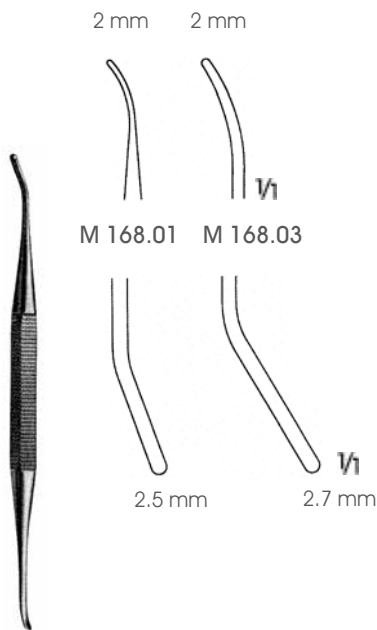

PERIOSTEAL ELEVATÖRLER
PERIOSTEAL ELEVATORS

Beyin Cerrahi / Neurosurgery - **NR**

FREER
M 152.01 Sivri/Sharp
19 cm

FREER
M 153.01 Künt/Blunt
19 cm

KILLIAN
M 160.01 Sivri/Sharp
Künt/Blunt
18.5 cm

FREER
M 161.01 Sivri/Sharp
Künt/Blunt
18.5 cm

WATSON-CHEYNE
M 168.01 13 cm
M 168.03 19 cm

FREER
M 167.00
18 cm

SYME
M 169.00 Sivri/Sharp
18.5 cm

FREER-YASARGIL
M 162.01 Sivri/Sharp
Sivri/Sharp
18.5 cm