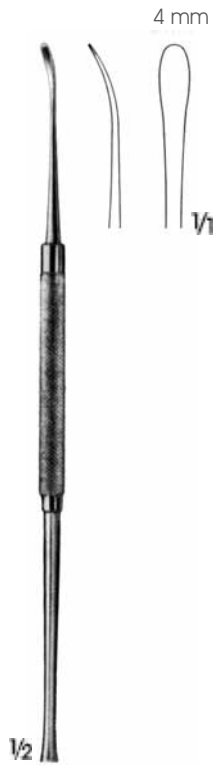

PERIOSTEAL ELEVATÖRLER
PERIOSTEAL ELEVATORS

Beyin Cerrahi / Neurosurgery - **NR**

FREER
M 152.01 Sivri/Sharp
19 cm

FREER
M 153.01 Künt/Blunt
19 cm

KILLIAN
M 160.01 Sivri/Sharp
Künt/Blunt
18.5 cm

FREER
M 161.01 Sivri/Sharp
Künt/Blunt
18.5 cm

WATSON-CHEYNE
M 168.01 13 cm
M 168.03 19 cm

FREER
M 167.00
18 cm

SYME
M 169.00 Sivri/Sharp
18.5 cm

FREER-YASARGIL
M 162.01 Sivri/Sharp
Sivri/Sharp
18.5 cm