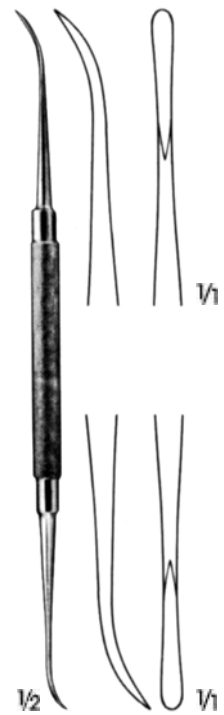

PERIOSTEAL ELEVATÖRLER
PERIOSTEAL ELEVATORS

Beyin Cerrahi / Neurosurgery - **NR**

FREER
M 152.01 Sivri/Sharp
19 cm

FREER
M 153.01 Künt/Blunt
19 cm

KILLIAN
M 160.01 Sivri/Sharp
Künt/Blunt
18.5 cm

FREER
M 161.01 Sivri/Sharp
Künt/Blunt
18.5 cm

WATSON-CHEYNE
M 168.01 13 cm
M 168.03 19 cm

FREER
M 167.00
18 cm

SYME
M 169.00 Sivri/Sharp
18.5 cm

FREER-YASARGIL
M 162.01 Sivri/Sharp
Sivri/Sharp
18.5 cm