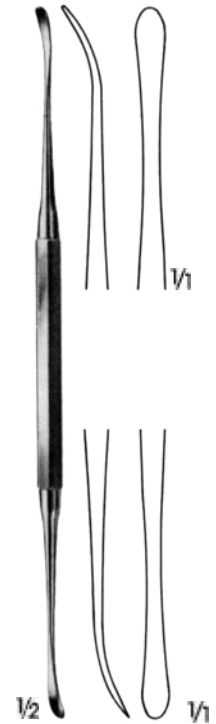

PERIOSTEAL ELEVATÖRLER
PERIOSTEAL ELEVATORS

Beyin Cerrahi / Neurosurgery - **NR**

FREER
M 152.01 Sivri/Sharp
19 cm

FREER
M 153.01 Künt/Blunt
19 cm

KILLIAN
M 160.01 Sivri/Sharp
Künt/Blunt
18.5 cm

FREER
M 161.01 Sivri/Sharp
Künt/Blunt
18.5 cm

WATSON-CHEYNE
M 168.01 13 cm
M 168.03 19 cm

FREER
M 167.00
18 cm

SYME
M 169.00 Sivri/Sharp
18.5 cm

FREER-YASARGIL
M 162.01 Sivri/Sharp
Sivri/Sharp
18.5 cm