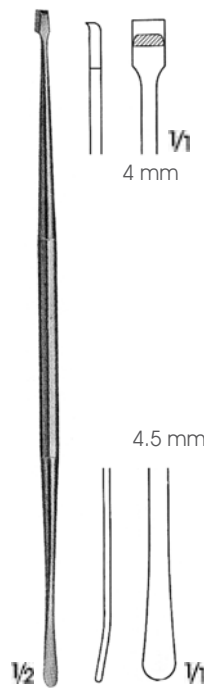

PERIOSTEAL ELEVATÖRLER
PERIOSTEAL ELEVATORS

Beyin Cerrahi / Neurosurgery - **NR**

FREER
M 152.01 Sivri/Sharp
19 cm

FREER
M 153.01 Künt/Blunt
19 cm

KILLIAN
M 160.01 Sivri/Sharp
Künt/Blunt
18.5 cm

FREER
M 161.01 Sivri/Sharp
Künt/Blunt
18.5 cm

WATSON-CHEYNE
M 168.01 13 cm
M 168.03 19 cm

FREER
M 167.00
18 cm

SYME
M 169.00 Sivri/Sharp
18.5 cm

FREER-YASARGIL
M 162.01 Sivri/Sharp
Sivri/Sharp
18.5 cm