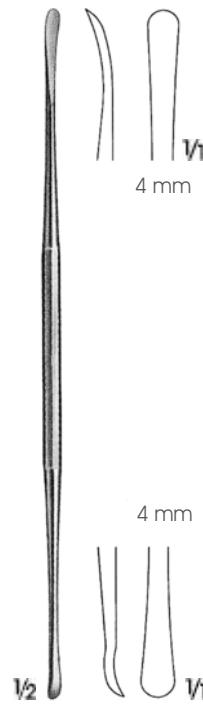

PERIOSTEAL ELEVATÖRLER
PERIOSTEAL ELEVATORS

Beyin Cerrahi / Neurosurgery - **NR**

FREER
M 152.01 Sivri/Sharp
19 cm

FREER
M 153.01 Künt/Blunt
19 cm

KILLIAN
M 160.01 Sivri/Sharp
Künt/Blunt
18.5 cm

FREER
M 161.01 Sivri/Sharp
Künt/Blunt
18.5 cm

WATSON-CHEYNE
M 168.01 13 cm
M 168.03 19 cm

FREER
M 167.00
18 cm

SYME
M 169.00 Sivri/Sharp
18.5 cm

FREER-YASARGIL
M 162.01 Sivri/Sharp
Sivri/Sharp
18.5 cm