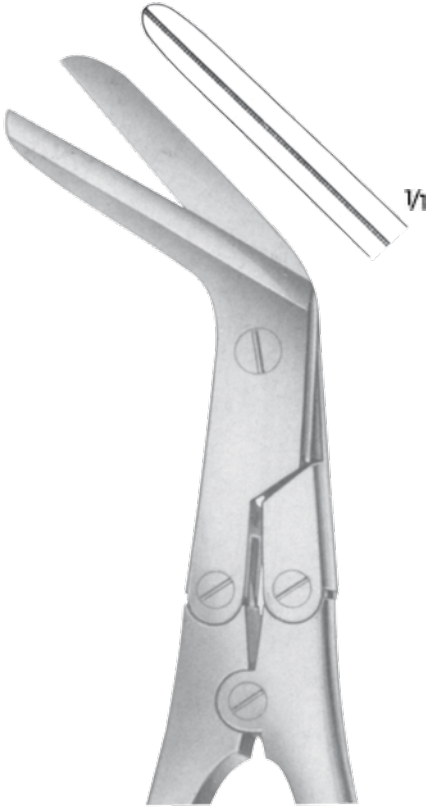

KEMİK MAKASLARI
BONE SHEARS

Ortopedi / Orthopedics - **OR**

KILLIAN
C 695.00
Çift ağız tırtıllı
Both jaws serrated
20 cm

MUHLING
C 695.01
21 cm