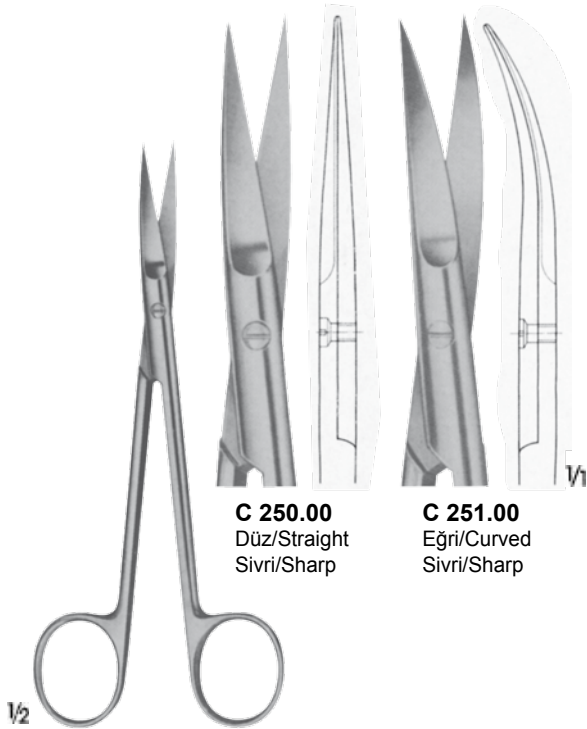

C 236.00
Eğri/Curved

C 237.00
Düz/Straight
Sivri/Sharp

C 238.00
Eğri/Curved
Sivri/Sharp

C 239.00
Eğri/Curved
Künt/Blunt

C 235.00 - C 236.00
12 cm

C 237.00 - C 239.00
12 cm

C 250.00
Düz/Straight
Sivri/Sharp

C 251.00
Eğri/Curved
Sivri/Sharp

JOSEPH
C 250.00 - C 251.00
15 cm

C 258.00 Eğri/Curved
15 cm