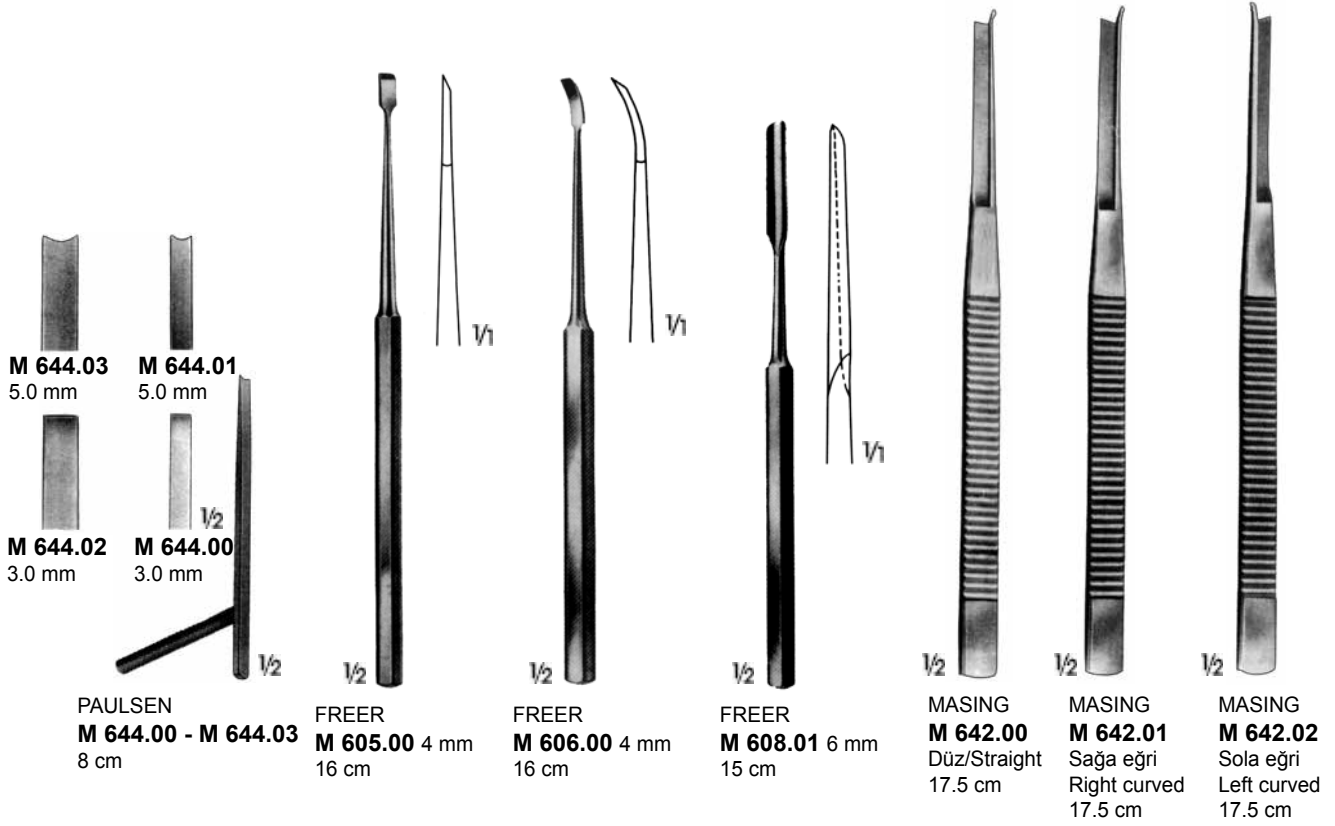

OSTEOTOMLAR, IZILLAR VE GUJLAR
OSTEOTOMES, CHISELS AND GOUGES

Plastik Cerrahi / Plastic Surgery - PC

KILLIAN
M 602.01
17 cm

KILLIAN-CLAUS
M 603.01
17 cm

BALLENGER
M 609.01
15.5 cm

FOMON
M 640.01 5 mm
M 640.02 8 mm
17 cm

WALTER
M 641.01 3.0 mm
M 641.02 4.5 mm
18 cm

CINELLI
M 647.01 - M 647.04
16 cm

BALLENGER
B 481.00 - B 481.02
20.3 cm

BALLENGER
B 480.01 - B 480.03
21 cm