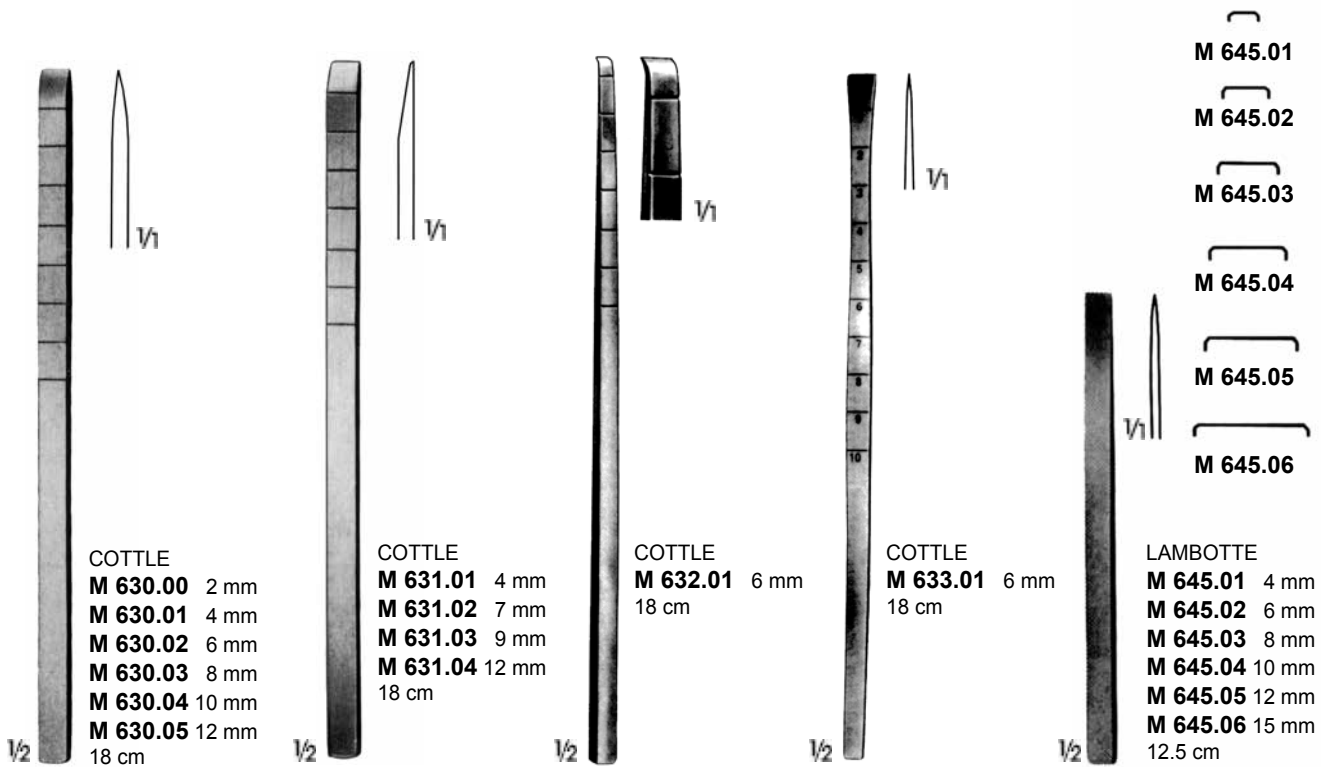

OSTEOTOMLAR, IZILLAR VE GUJLAR
OSTEOTOMES, CHISELS AND GOUGES

Plastik Cerrahi / Plastic Surgery - PC

KILLIAN
M 602.01
17 cm

KILLIAN-CLAUS
M 603.01
17 cm

BALLENGER
M 609.01
15.5 cm

FOMON
M 640.01 5 mm
M 640.02 8 mm
17 cm

WALTER
M 641.01 3.0 mm
M 641.02 4.5 mm
18 cm

CINELLI
M 647.01 - M 647.04
16 cm

BALLENGER
B 481.00 - B 481.02
20.3 cm

BALLENGER
B 480.01 - B 480.03
21 cm