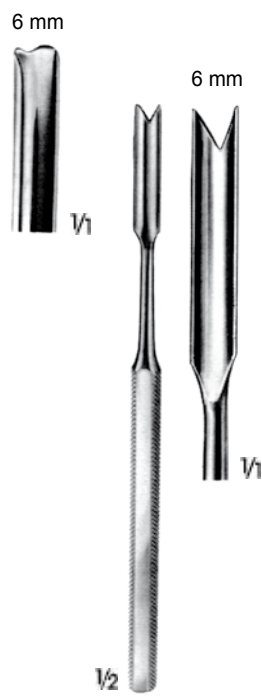

OSTEOTOMLAR, IZILLAR VE GUJLAR
OSTEOTOMES, CHISELS AND GOUGES

Plastik Cerrahi / Plastic Surgery - PC

KILLIAN
M 602.01
17 cm

KILLIAN-CLAUS
M 603.01
17 cm

BALLENGER
M 609.01
15.5 cm

FOMON
M 640.01 5 mm
M 640.02 8 mm
17 cm

WALTER
M 641.01 3.0 mm
M 641.02 4.5 mm
18 cm

CINELLI
M 647.01 - M 647.04
16 cm

BALLENGER
B 481.00 - B 481.02
20.3 cm

BALLENGER
B 480.01 - B 480.03
21 cm