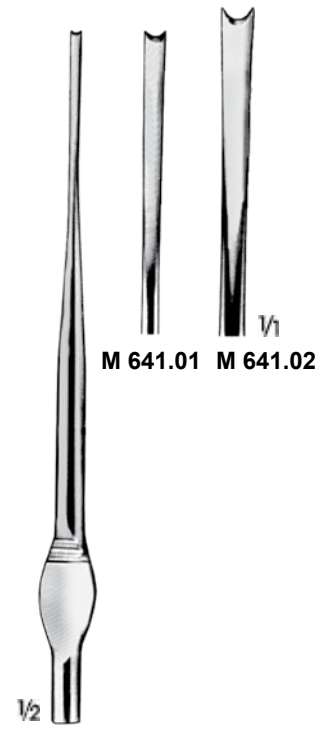

OSTEOTOMLAR, IZILLAR VE GUJLAR
OSTEOTOMES, CHISELS AND GOUGES

Plastik Cerrahi / Plastic Surgery - PC

KILLIAN
M 602.01
17 cm

KILLIAN-CLAUS
M 603.01
17 cm

BALLENGER
M 609.01
15.5 cm

FOMON
M 640.01 5 mm
M 640.02 8 mm
17 cm

WALTER
M 641.01 3.0 mm
M 641.02 4.5 mm
18 cm

CINELLI
M 647.01 - M 647.04
16 cm

BALLENGER
B 481.00 - B 481.02
20.3 cm

BALLENGER
B 480.01 - B 480.03
21 cm