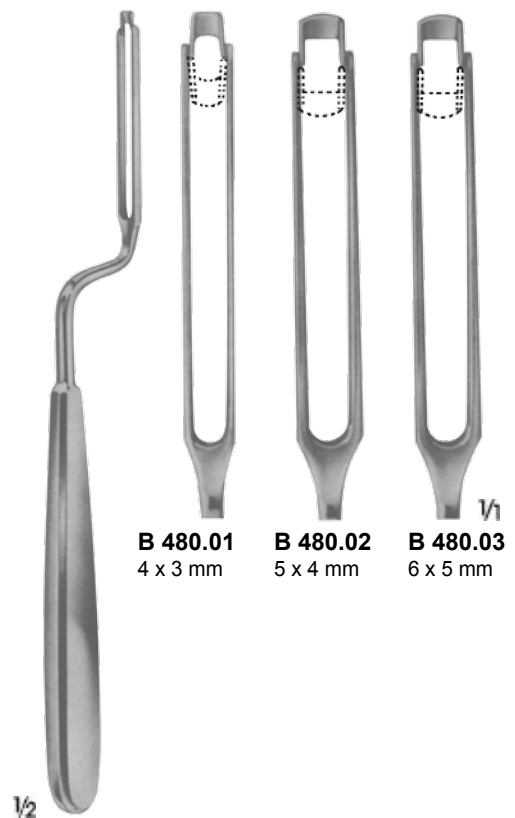

OSTEOTOMLAR, IZILLAR VE GUJLAR
OSTEOTOMES, CHISELS AND GOUGES

Plastik Cerrahi / Plastic Surgery - PC

KILLIAN
M 602.01
17 cm

KILLIAN-CLAUS
M 603.01
17 cm

BALLENGER
M 609.01
15.5 cm

FOMON
M 640.01 5 mm
M 640.02 8 mm
17 cm

WALTER
M 641.01 3.0 mm
M 641.02 4.5 mm
18 cm

CINELLI
M 647.01 - M 647.04
16 cm

BALLENGER
B 481.00 - B 481.02
20.3 cm

BALLENGER
B 480.01 - B 480.03
21 cm