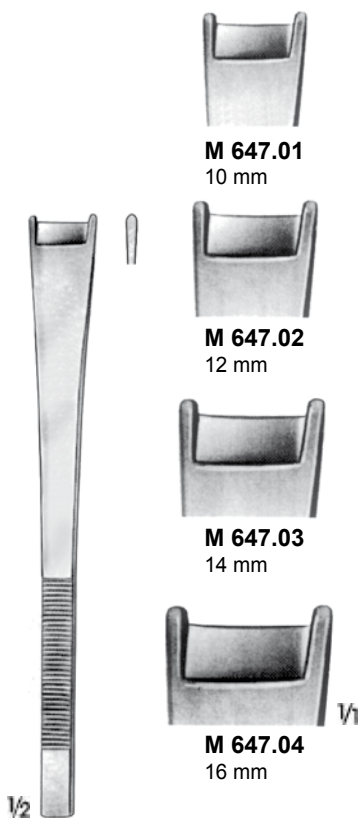

OSTEOTOMLAR, IZILLAR VE GUJLAR
OSTEOTOMES, CHISELS AND GOUGES

Plastik Cerrahi / Plastic Surgery - PC

KILLIAN
M 602.01
17 cm

KILLIAN-CLAUS
M 603.01
17 cm

BALLENGER
M 609.01
15.5 cm

FOMON
M 640.01 5 mm
M 640.02 8 mm
17 cm

WALTER
M 641.01 3.0 mm
M 641.02 4.5 mm
18 cm

CINELLI
M 647.01 - M 647.04
16 cm

BALLENGER
B 481.00 - B 481.02
20.3 cm

BALLENGER
B 480.01 - B 480.03
21 cm