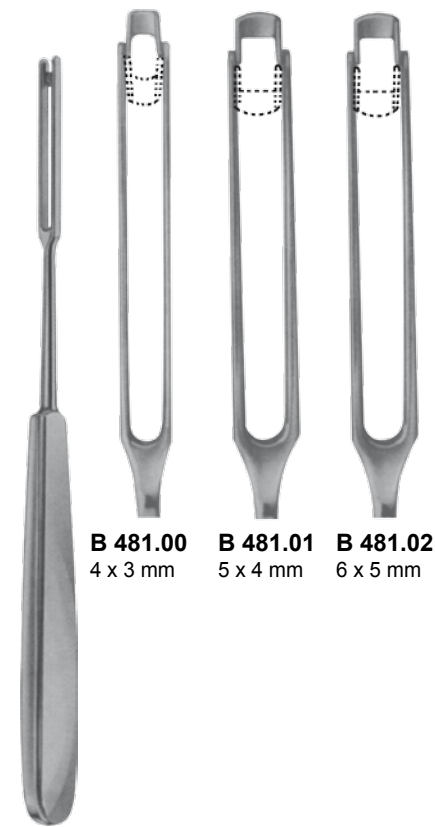

OSTEOTOMLAR, IZILLAR VE GUJLAR
OSTEOTOMES, CHISELS AND GOUGES

Plastik Cerrahi / Plastic Surgery - PC

KILLIAN
M 602.01
17 cm

KILLIAN-CLAUS
M 603.01
17 cm

BALLENGER
M 609.01
15.5 cm

FOMON
M 640.01 5 mm
M 640.02 8 mm
17 cm

WALTER
M 641.01 3.0 mm
M 641.02 4.5 mm
18 cm

CINELLI
M 647.01 - M 647.04
16 cm

BALLENGER
B 481.00 - B 481.02
20.3 cm

BALLENGER
B 480.01 - B 480.03
21 cm