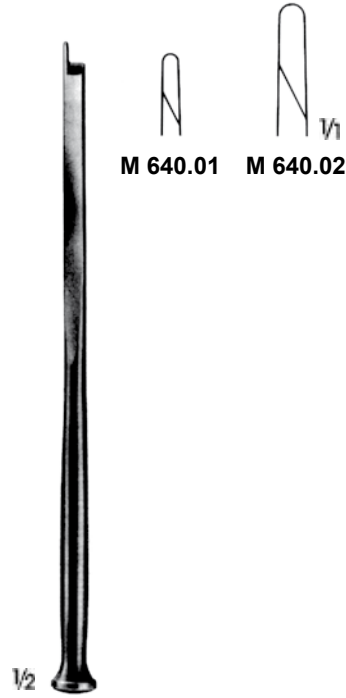

OSTEOTOMLAR, IZILLAR VE GUJLAR
OSTEOTOMES, CHISELS AND GOUGES

Plastik Cerrahi / Plastic Surgery - PC

KILLIAN
M 602.01
17 cm

KILLIAN-CLAUS
M 603.01
17 cm

BALLENGER
M 609.01
15.5 cm

FOMON
M 640.01 5 mm
M 640.02 8 mm
17 cm

WALTER
M 641.01 3.0 mm
M 641.02 4.5 mm
18 cm

CINELLI
M 647.01 - M 647.04
16 cm

BALLENGER
B 481.00 - B 481.02
20.3 cm

BALLENGER
B 480.01 - B 480.03
21 cm