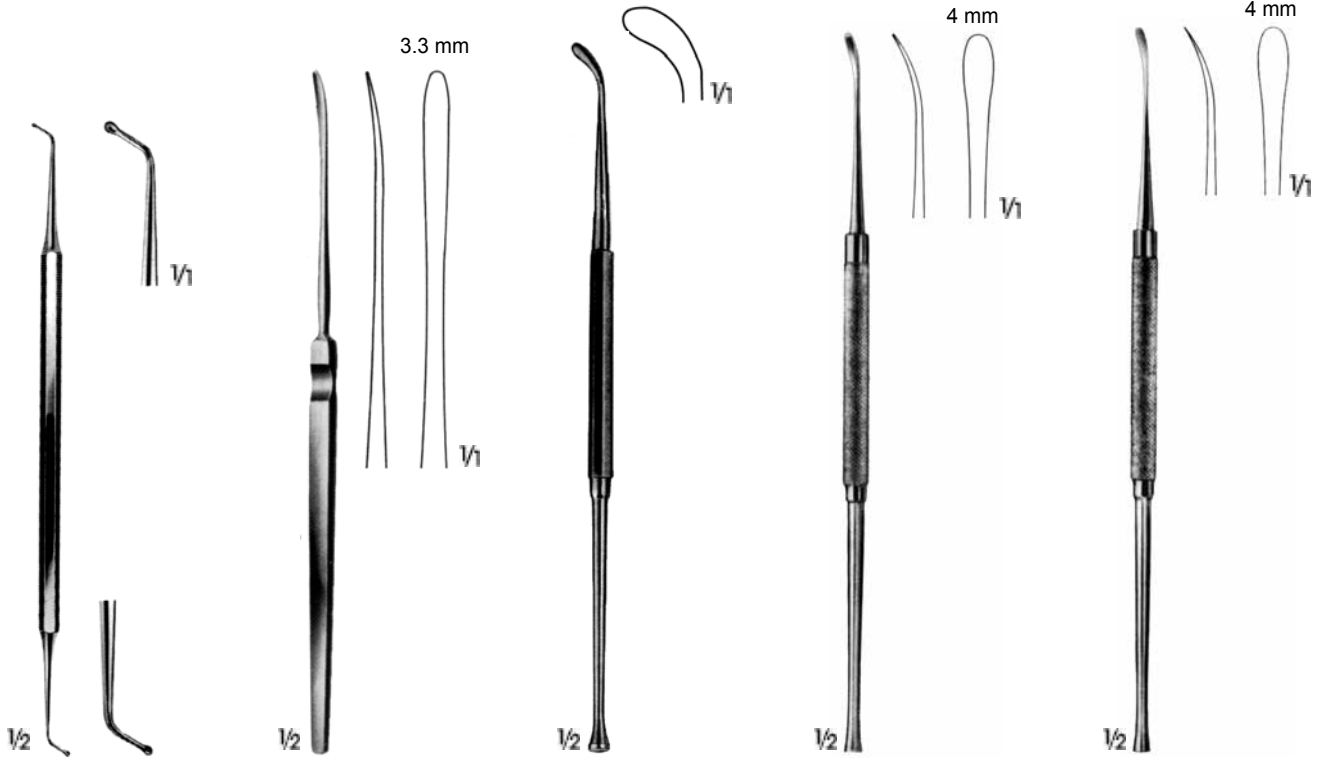

**RASPALAR VE ELEVATÖRLER**  
RASPATORIES AND ELEVATORS

Plastik Cerrahi / Plastic Surgery - **PC**

**M 100.00**  
17 cm

HALLE  
**M 150.01**  
Künt/Blunt  
18 cm

FREER  
**M 151.01**  
Yana doğru eğri  
Curved sideways  
18.7 cm

FREER  
**M 152.01**  
Sivri/Sharp  
19 cm

FREER  
**M 153.01**  
Künt/Blunt  
19 cm

FREER  
**M 151.00** Sivri/Sharp  
Sivri/Sharp  
17.5 cm

KILLIAN  
**M 160.01** Sivri/Sharp  
Künt/Blunt  
18.5 cm

FREER  
**M 161.01** Sivri/Sharp  
Künt/Blunt  
18.5 cm

FREER-YASARGIL  
**M 162.01** Sivri/Sharp  
Sivri/Sharp  
18.5 cm