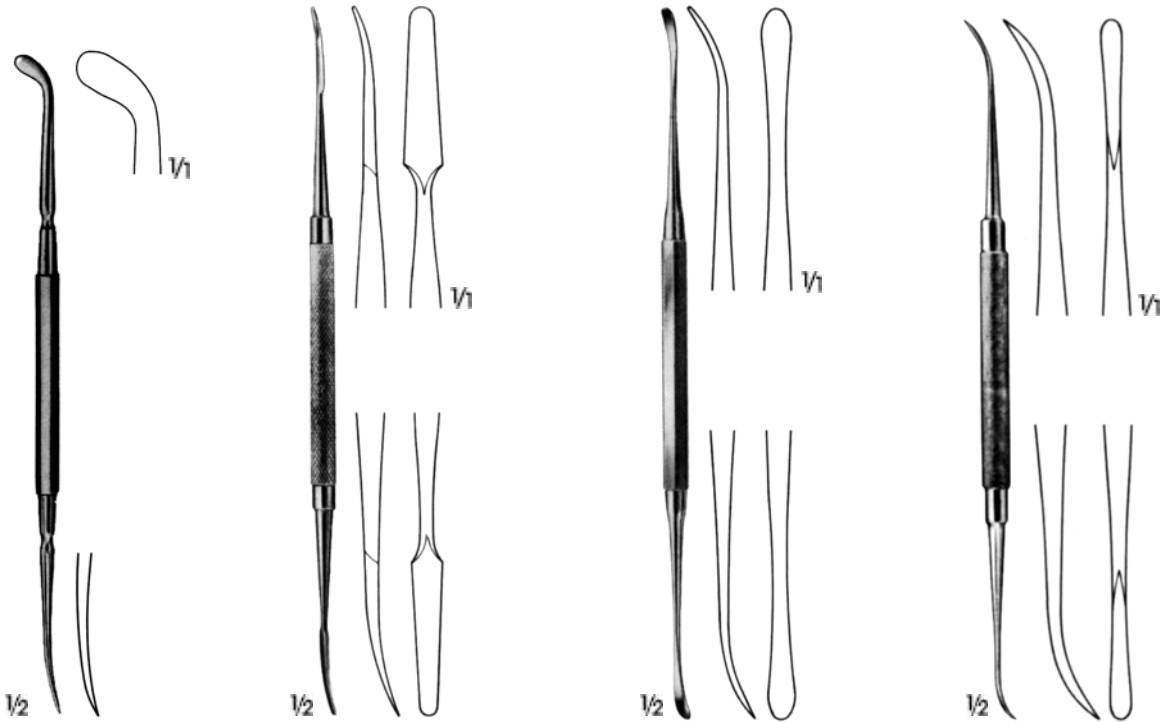

**RASPALAR VE ELEVATÖRLER**  
RASPATORIES AND ELEVATORS

Plastik Cerrahi / Plastic Surgery - **PC**

**M 100.00**  
17 cm

HALLE  
**M 150.01**  
Künt/Blunt  
18 cm

FREER  
**M 151.01**  
Yana doğru eğri  
Curved sideways  
18.7 cm

FREER  
**M 152.01**  
Sivri/Sharp  
19 cm

FREER  
**M 153.01**  
Künt/Blunt  
19 cm

FREER  
**M 151.00** Sivri/Sharp  
Sivri/Sharp  
17.5 cm

KILLIAN  
**M 160.01** Sivri/Sharp  
Künt/Blunt  
18.5 cm

FREER  
**M 161.01** Sivri/Sharp  
Künt/Blunt  
18.5 cm

FREER-YASARGIL  
**M 162.01** Sivri/Sharp  
Sivri/Sharp  
18.5 cm