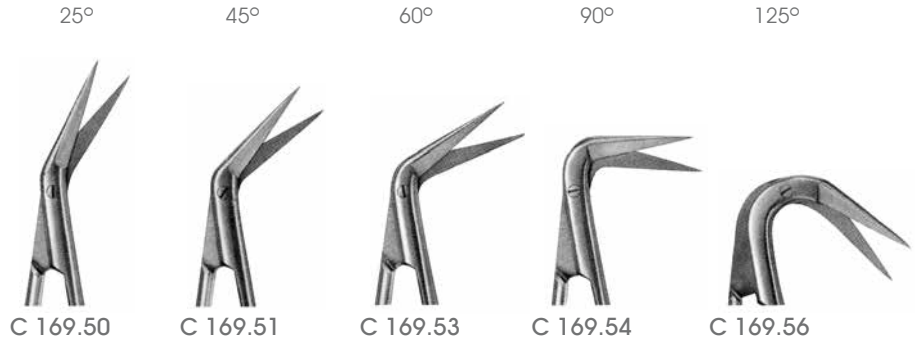

MİKRO AÇILI DAMAR MAKASLARI
MICRO ANGLED VASCULAR SCISSORS

Kalp Damar ve Göğüs Cerrahi/ Cardiovascular and Thoracic Surgery - KR

Yuvarlak Sap
Round Handle

Ince Bleyd
Fine Blade

Hassas Bleyd, tek tarafı küre uçlu bleyd
Delicate Blade, with one probe pointed blade

Hassas Bleyd
Delicate Blade

Ultra Hassas Bleyd
Ultra Delicate Blade

V1

C 169.00 - C 169.56
16.5 cm